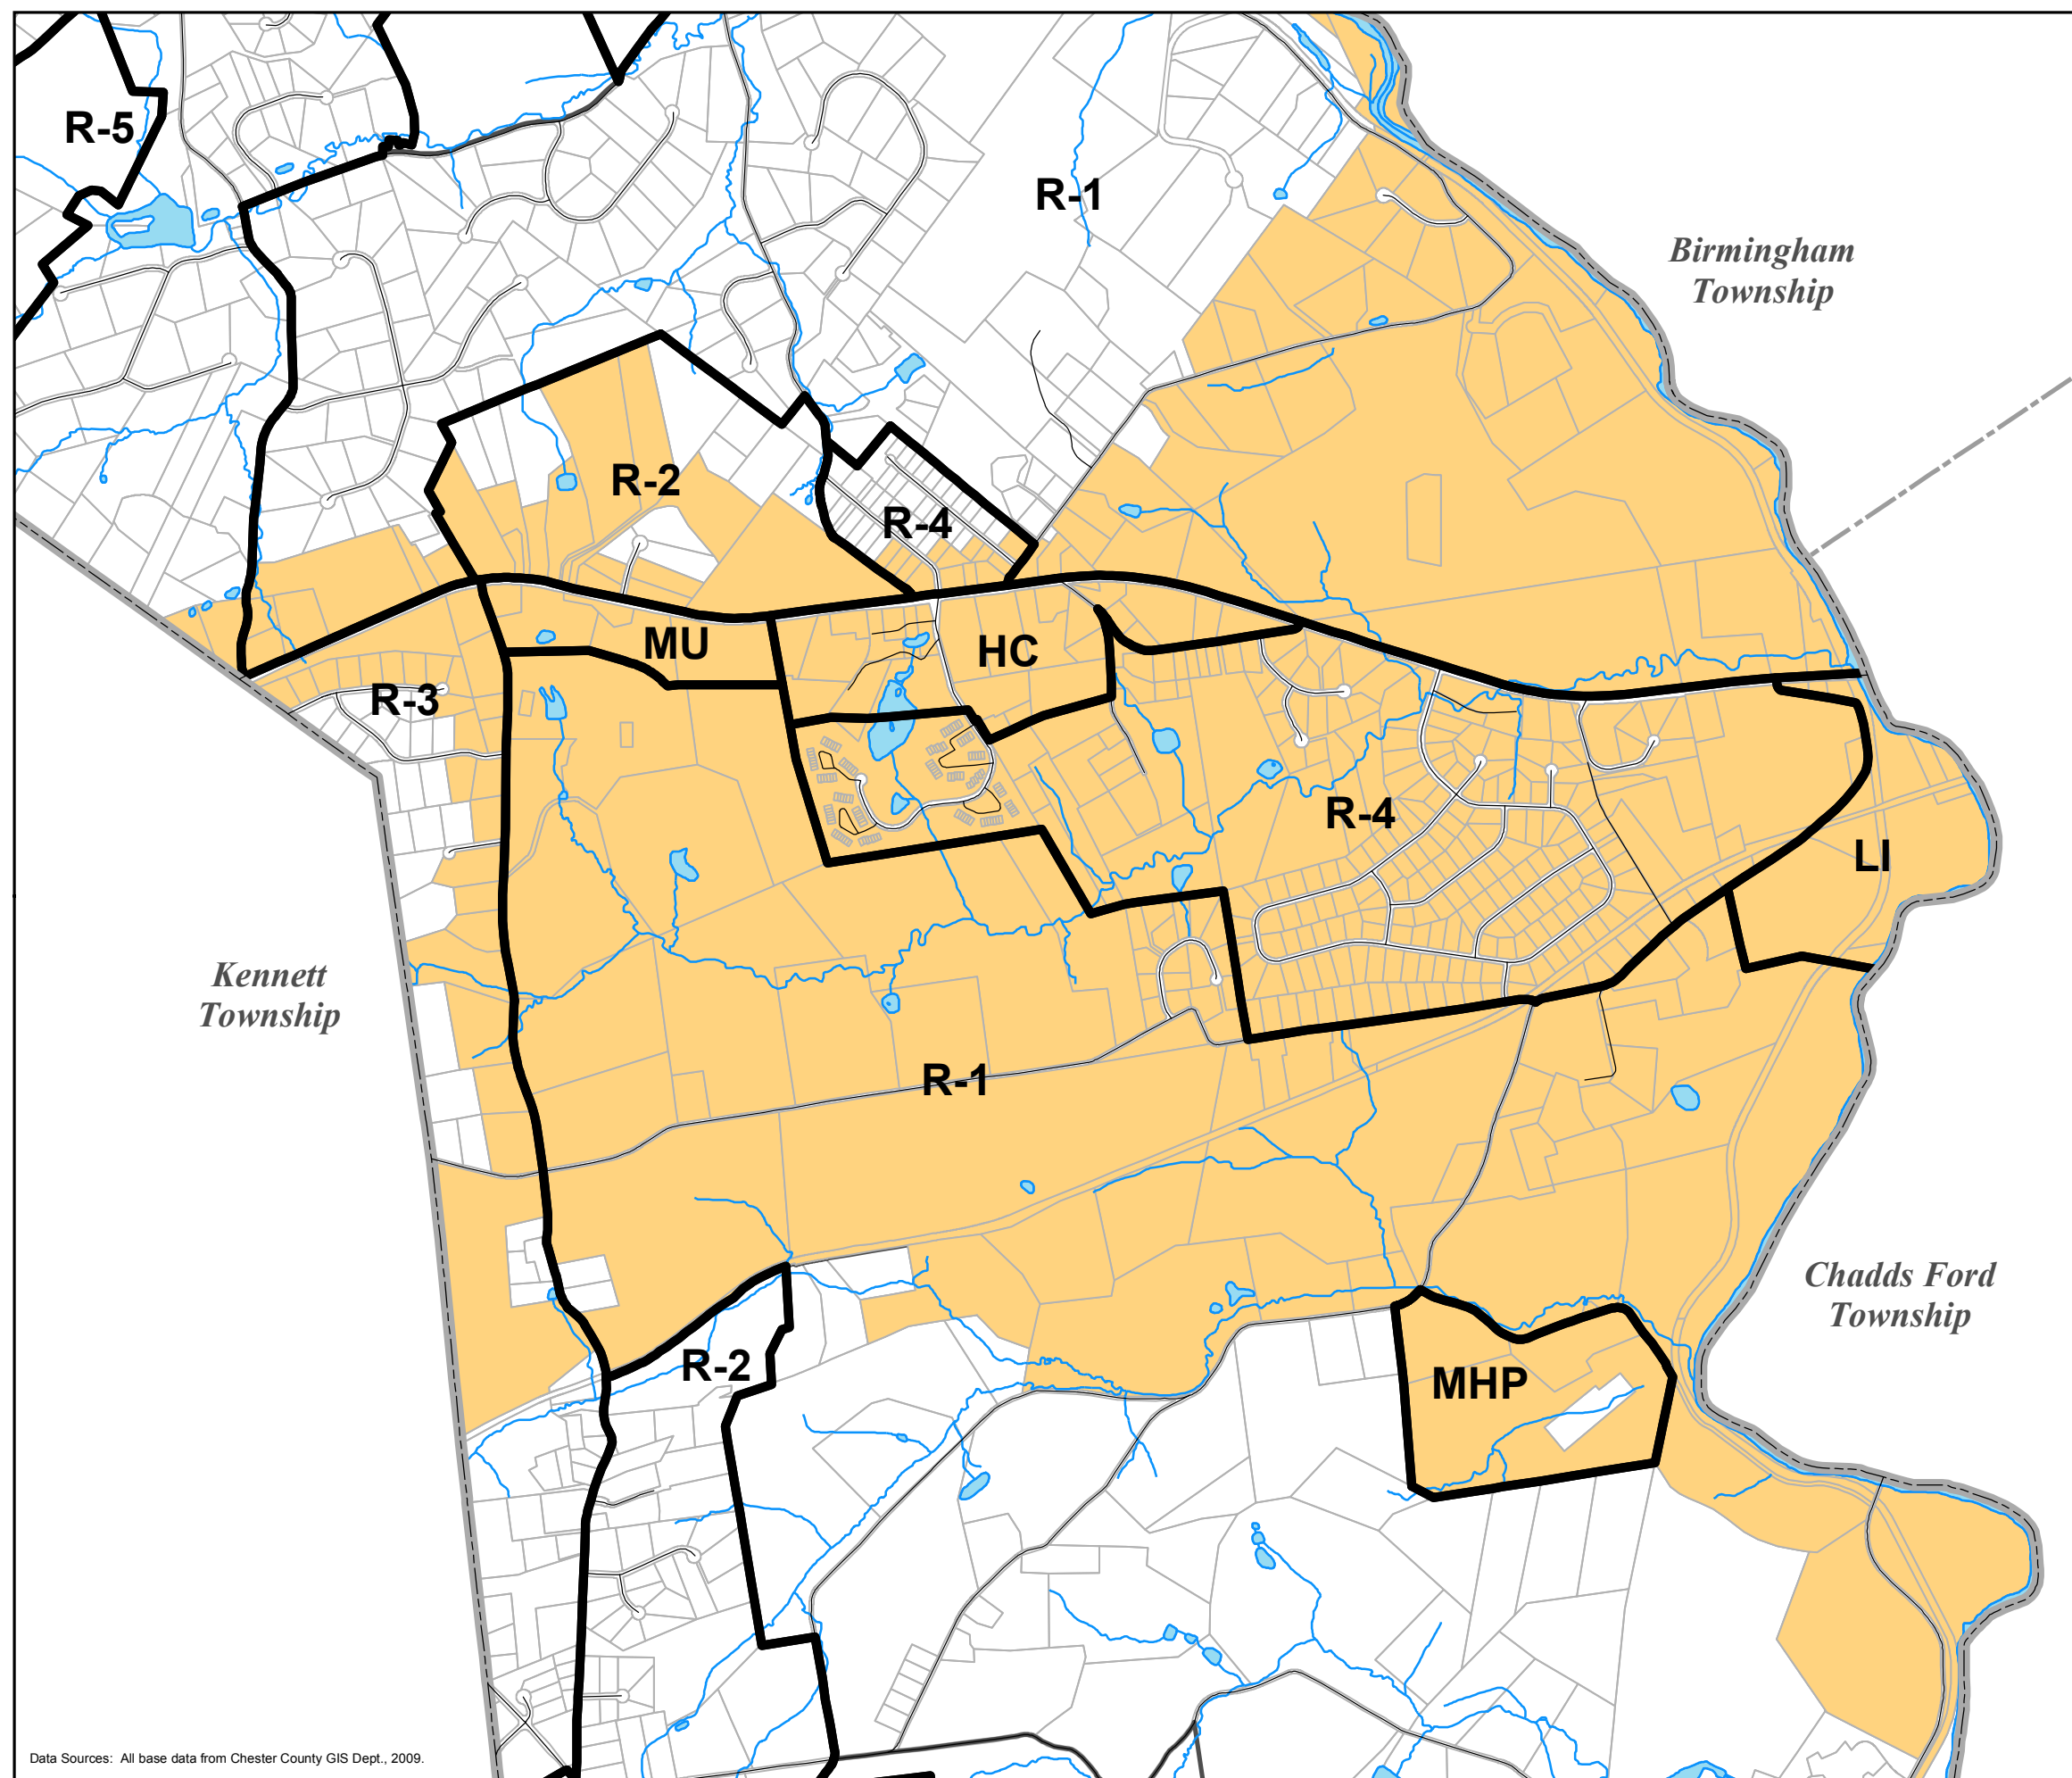

# Pennsbury Township

## Chester County, Pennsylvania

### Route 1 Corridor & Brandywine Battlefield Overlay District

Data Sources: All base data from Chester County GIS Dept., 2009.